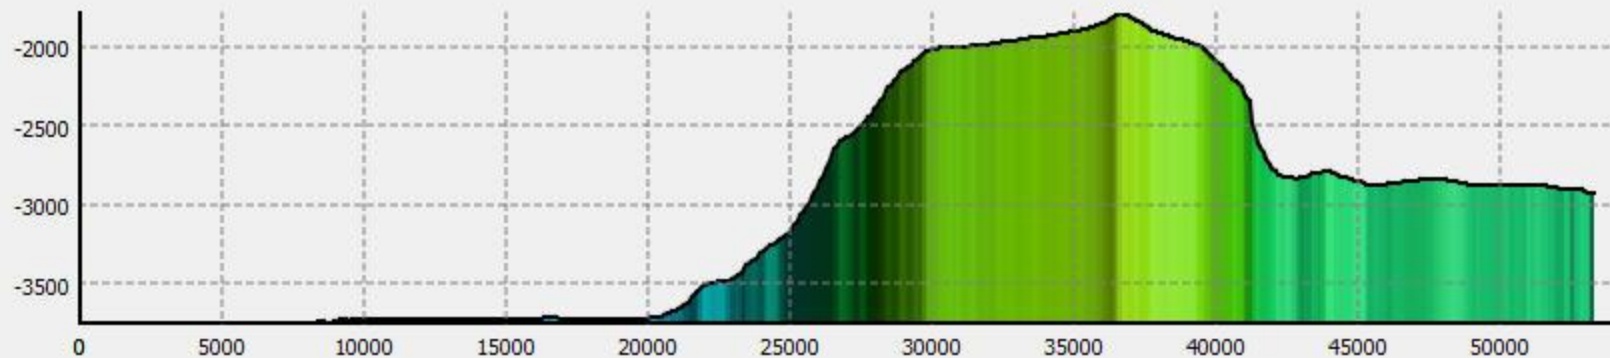

Profiling ✕

Create Profiler Object

Tools ▾

V-Scale:

5.57

Lock

2D Distance:

53920.48

Surface Distance:

54311.38

Slope:

-0.57°

Close