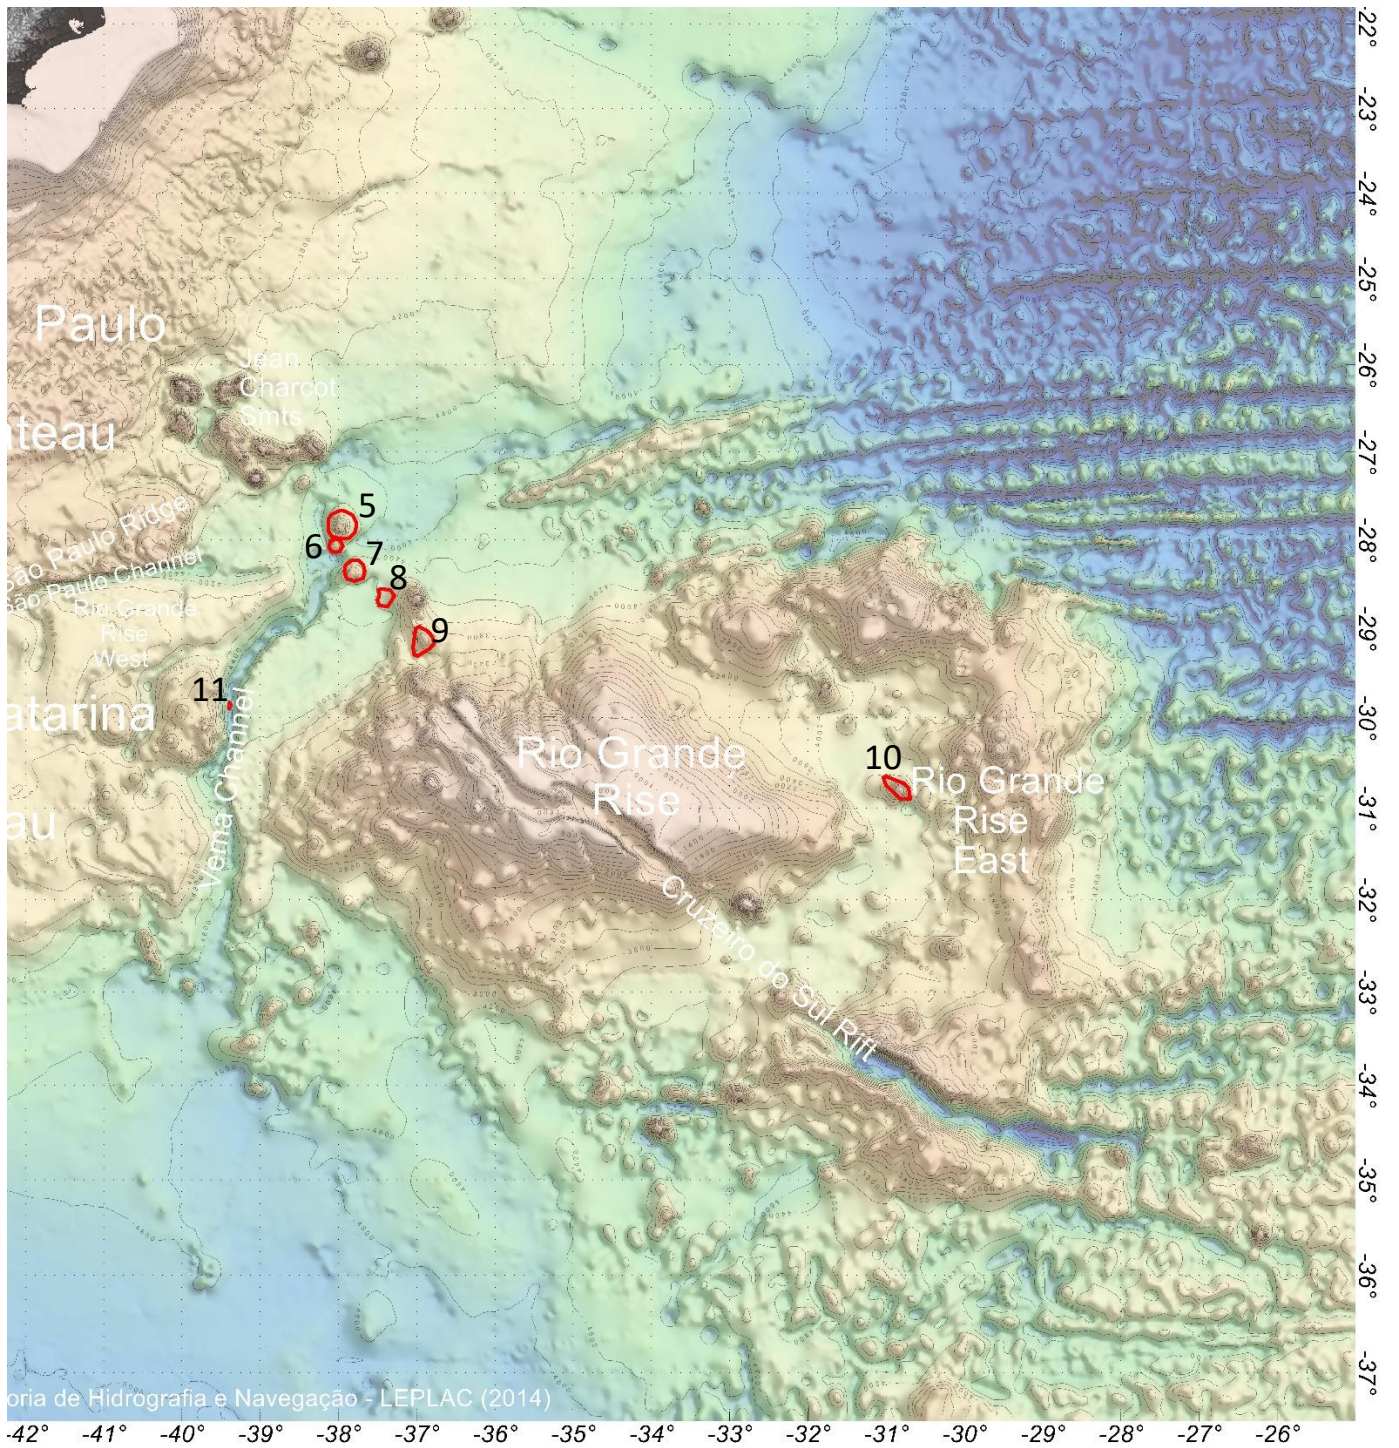

Index Map A:

- 1 – Fernando de Almeida Seamount
- 2- Constituição Basin
- 3 – Bosísio Basin
- 4- Caboclo Basin

Index Map B:

- 5 – Alpha Crucis Seamount
- 6- Beta Crucis Seamount
- 7 – Delta Crucis Seamount
- 8- Gama Crucis Seamount
- 9- Epsilon Crucis Seamount
- 10 – Griep Seamount
- 11- Vital de Oliveira Hill

Index Map C (Fast-Track):

12 – Drina Shoal

13 – Fernando de Noronha Fracture Zone

14 – Charcot Fracture Zone

15 – Strakhov Fracture Zone / Four North Fracture Zone